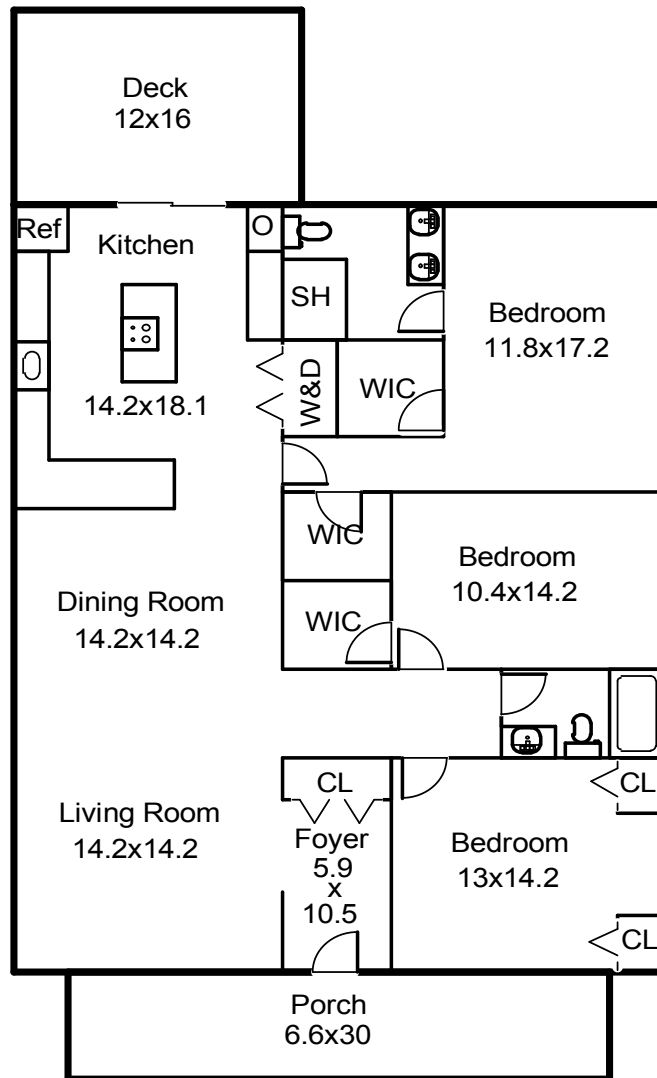

1000 Hale Street- floor plan

(for informational purposes only -
no warranties are expressed or implied)

1730 sq ft