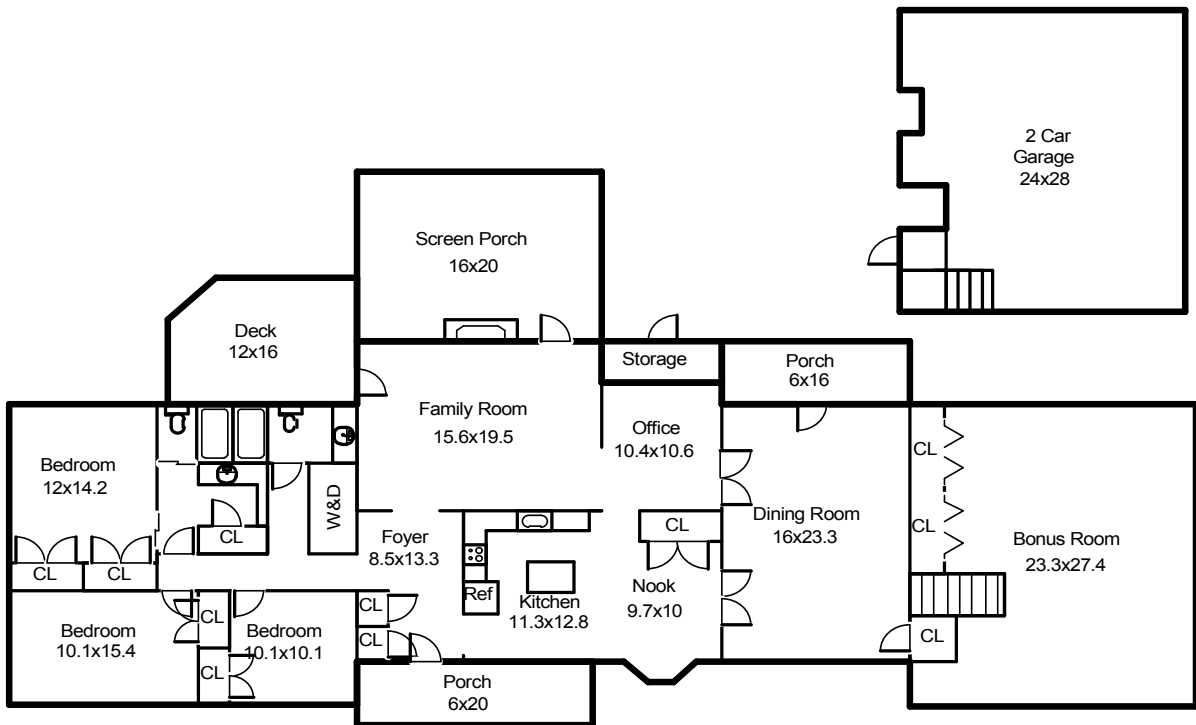

660 Log Barn Road - floor plan

(for informational purposes only -
no warranties are expressed or implied)

2817 sq. ft.