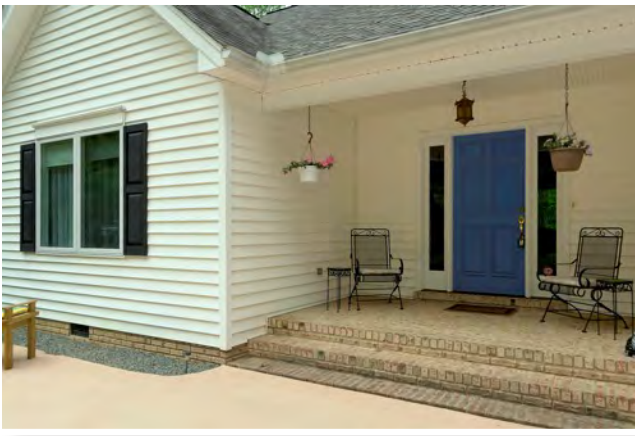

150 West Newman Road

Chapel Hill/Chatham County

$299,980

Live your "home in the country" dream just minutes from downtown Chapel Hill and Carrboro! This beautiful home is nestled at the end of a private road in a friendly but secluded community, offering the ideal balance of neighbors and privacy on 5.69 acres.

The current owners have lovingly updated the home, adding unique architectural details and upgrades to enhance its beauty and liveability.

A quick drive up the road will take you to two grocery stores, medical facilities, drugstore, post office, and much more.

Highlights of this home include:

- ❖ Custom built by Jim Henry, one of Chapel Hill's foremost custom builders.
- ❖ Vaulted ceilings and open spaces with ideal traffic flow for entertaining.
- ❖ Updated kitchen with walk-in pantry and center island.
- ❖ Architectural details throughout the home add grace and style.
- ❖ Beautifully landscaped property with garden areas and detached workshop with loft studio.
- ❖ Country privacy, yet less than five minutes from major shopping area.

Property Details:

- ❖ 1872 square feet
- ❖ Built in 1997
- ❖ 5.69 acres
- ❖ 3 bedrooms, 2 baths
- ❖ Breakfast nook with large bay window
- ❖ Separate dining room
- ❖ Two-car garage
- ❖ Wired for generator
- ❖ Wired workshop and detached storage shed
- ❖ Secluded wooded lot
- ❖ North Chatham K-8
- ❖ Northwood High School

Exclusively offered by **Lynn Hayes**

919-968-9989

www.150WestNewman.com

www.lynnhayes.com